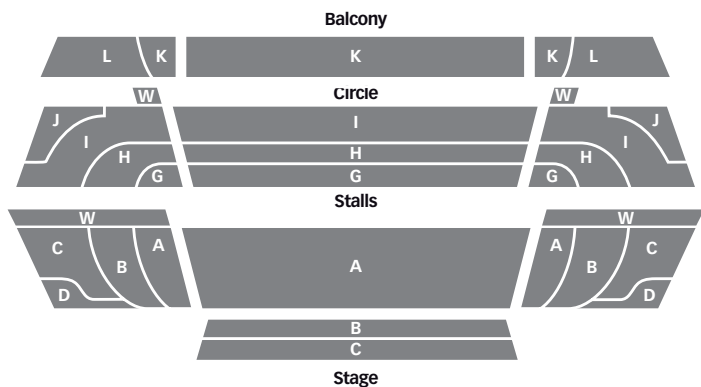

3, 10, 17, 24 May

Booking information

Ticket Prices and Seating Plan

Area D – restricted view
Area W – wheelchair and disabled seating

Please note the balcony may be closed for some concerts. Requests for areas K or L will then be allocated in the rear circle.