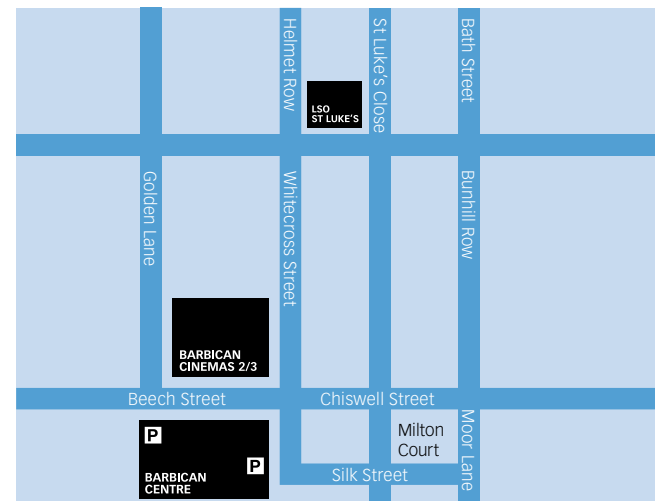

Christian Tetzlaff violin

Thu 11 Jun 2015 1pm

James Ehnes violin

Thu 18 Jun 2015 1pm

Veronika Eberle violin

Thu 25 Jun 2015 1pm

Nicola Benedetti violin

Booking

TICKET PRICES

BARBICAN CONCERT TICKETS

£10 £16 £22 £28 £38
+ booking fee per transaction of £3.00 online or £4.00 by phone

Book 3-4 concerts save 15%

Book 5+ save 20%

Book 8+ save 20% plus receive two complimentary tickets to either 26 Nov (London Symphony Chorus), 8 Dec (Conducting Competition) or 26 Apr (LSO String Ensemble) *

SPECIAL BARBICAN CONCERTS

Rachmaninov Vespers (26 Nov); Donatella Flick LSO Conducting Competition (8 Dec); LSO String Ensemble (26 Apr); Rites of Passage (25 Jun)

£10 £16 £22 + fees as above

Christmas Concert (14 Dec)

£10 £16 £22 £28 + fees as above

LSO FAMILY CONCERTS

£5 under-18s, £10 adults

+ fees as above

Suitable for families with 7- to 12-year-olds

LSO SINGING DAYS

Full day tickets £17

Includes music hire (£13.50 concessions)
+ booking fee per transaction of £0.60 online or £0.70 by phone

LSO DISCOVERY DAYS

Full day tickets £17

(£13.50 concessions)
£12 afternoon only (from 2.30pm)
+ fees as LSO Singing Days

BBC RADIO 3 LUNCHTIME CONCERTS

£10 (£9 concessions)
+ fees as LSO Singing Days
Book any four concerts for £8 each

PUBLIC BOOKING

lso.co.uk from Mon 10 Feb

Call 020 7638 8891 from Sat 1 Mar
Opening times at lso.co.uk/yourvisit

Advance Box Office, Silk Street entrance from Sat 1 Mar
Opening times at lso.co.uk/yourvisit

Terms and Conditions

All bookings and discounts are subject to availability and discounts cannot be combined. Information correct at time of going to print.

The LSO reserves the right to change artists or programmes if necessary. Refunds will only be given in the event of a concert being cancelled. Calls may be monitored or recorded for quality assurance or training purposes.

Concessions

Under-18s: Any seat £5

Adults may purchase up to three tickets for under-18s (unlimited for Family concerts).

Ticket Exchange

Tickets can be exchanged for another LSO concert or credit vouchers valid for six months, provided they are returned to the Box Office at least 24 hours before the performance (two weeks for group bookings). Administration fee applies.

Groups of 10 or more

Groups of 10+ can receive a discount of 20% plus other benefits. Call the Group Booking Line on 020 7382 7211 or visit lso.co.uk/groups.

Disabled Patrons

Disabled visitors who have joined the Barbican Access Membership scheme can inform us of their access requirements, receive information in alternative formats and may be eligible for reductions on tickets. Any available discounted tickets are limited in number and subject to availability – please book early to avoid disappointment. Full details are available online at barbican.org.uk/access and will be sent with your membership information.

*8+ concert bookings

To claim your free tickets email tickets@lso.co.uk with your booking reference, or tick the box on your booking form.

London Symphony Orchestra
Barbican Centre, Silk Street, London
EC2Y 8DS